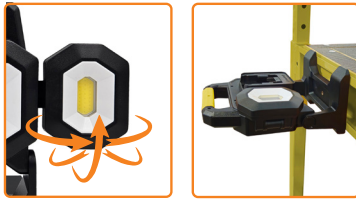

- **Ideal for Various Settings** - Perfect for worksites, garages, outdoor tasks, and emergencies.
- **Versatile Battery Compatibility** - Supports 18V-20V external tool batteries from Milwaukee, Dewalt, Bosch, Makita, Black & Decker, and Porter-Cable. Includes four adapters for flexible power options. Battery not included.
- **Ultra-Bright Illumination** - Provides up to 10,000 lumens with a 5500-6000K color temperature
- **4 Adjustable Lighting Modes** - Choose between High, Medium, Low, or activate Turbo mode (hold for 3 seconds) for maximum brightness.
- **Built for Durability** - Constructed with high-quality PC, ABS, and aluminum materials, ensuring rugged performance in demanding work environments.
- **Compact & Adjustable Design** - Folds down to 42 inches for easy storage and extends up to 7.2 feet for wide lighting coverage.
- **Dimensions:** 60" * 24" - In Use | 40" * 8.6" - Folded

MULTI BATTERY
18V - 20V COMPATIBLE

4 ADAPTERS INCLUDED

MILWAUKEE DEWALT
BOSCH MAKITA

L002924 $\frac{1}{4}$
CASE

4-MODE
LIGHT
SETTINGS

10,000
LUMENS

120°
BEAM
ANGLE

NEW

ROTATABLE COB LED CORDLESS WORK LIGHT

- **Multi-Purpose Use** - Ideal for worksites, garages, outdoor tasks, and emergencies.
- **Wide Battery Compatibility** - Supports 18V-20V tool batteries (Milwaukee, Dewalt, Bosch, Makita, Black & Decker, Porter-Cable).
- **Versatile & Adjustable Lighting** - Center panel rotates 180°, while side panels adjust 270° vertically and 180° horizontally for optimal illumination.
- **Tripod Mountable** - Features a threaded base for secure tripod mounting (tripod not included).
- **Dimensions:** 13.5 * 9.2" * 4.7" - In Use | 9.5 * 7.6" * 3.5" - Folded